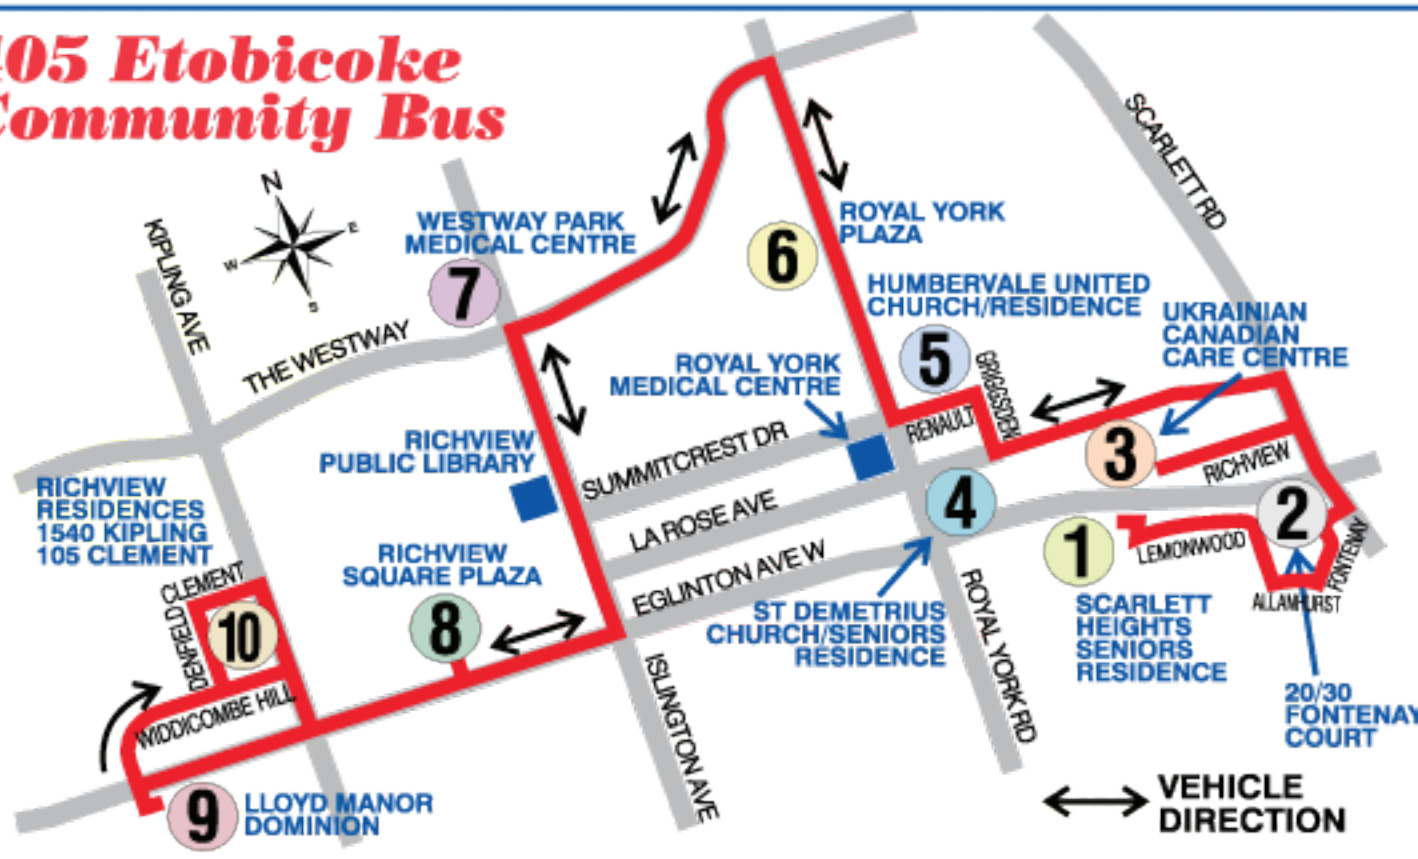

## 405 Etobicoke Community Bus

Monday to Friday, from about 9:30 a.m. to 5:30 p.m. No Saturday, Sunday or Holiday Service

The 405 Etobicoke Community Bus provides fully accessible service along a designated route in the central Etobicoke area. There's plenty of room for customers using wheelchairs, scooters, strollers, bundle buggies and people using crutches or canes.

### 405 Etobicoke Community Bus

**Flag down the bus anywhere along the route!**

Community buses can be flagged at any point along the route.

#### Where to Board the Bus:

- Board at all regular TTC stops
- Or the major centres indicated on the route map

#### VEHICLE DEPARTURE TIMES

	1	2	3	4	5	6	7	8	9	10
<b>WESTBOUND ROUTE</b>	Scarlett Heights	20/30 Fontenay	Ukrainian Centre	St. Demetrius Residence	Humbervale Residence	Royal York Plaza	Westway Medical	Richview Square	Lloyd Manor Plaza	Richview Residence 105 Clement 1540 Kipling
	9:22 A.M.	9:24	9:30	9:34	9:37	9:40	9:45	9:48	9:52	9:57 10:00
	10:36	10:38	10:44	10:48	10:51	10:54	10:59	11:02	11:06	11:11 11:14
	11:50	11:52	11:58	12:02 P.M.	12:05	12:08	12:13	12:16	12:20	12:25 12:28
	1:04	1:06	1:12	1:16	1:19	1:22	1:27	1:30	2:04	2:09 2:12
	2:48	2:50	2:56	3:00	3:03	3:06	3:11	3:14	3:18	3:23 3:26
	4:02	4:04	4:10	4:14	4:17	4:20	4:25	4:28	4:32	4:37 4:40
<b>EASTBOUND ROUTE</b>	Richview Residence 1540 Kipling	Lloyd Manor Plaza	Richview Square	Westway Medical	Royal York Plaza	Humbervale Residence	St. Demetrius Residence	Ukrainian Centre	20/30 Fontenay	Scarlett Heights
	10:00 A.M.	10:03	10:07	10:13	10:17	10:22	10:25	10:29	10:34	10:36
	11:14	11:17	11:21	11:27	11:31	11:36	11:39	11:43	11:48	11:50
	12:28 P.M.	12:31	12:35	12:41	12:45	12:50	12:53	12:57	1:02	1:04
	2:12	2:15	2:19	2:25	2:29	2:34	2:37	2:41	2:46	2:48
	3:26	3:29	3:33	3:39	3:43	3:48	3:51	3:55	4:00	4:02
	4:40	4:43	4:47	4:53	4:57	5:02	5:05	5:09	5:14	5:16